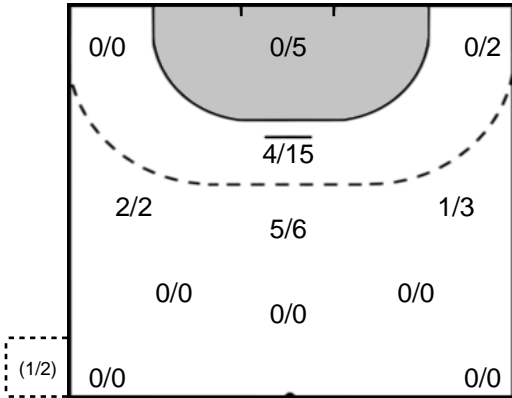

Goalkeeper Statistics

DHC Slavia Praha (CZE)

Valur (ISL)