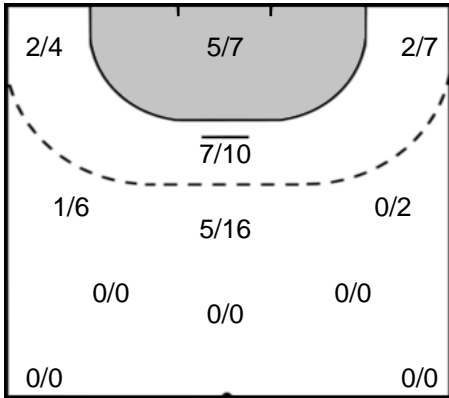

Team Statistics Attack

DHC Slavia Praha (CZE) Valur (ISL)