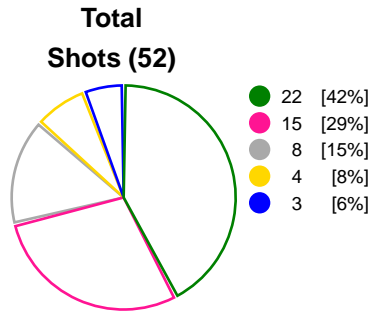

**Match Statistics Overview**

DHC Slavia Praha (CZE)			Valur (ISL)			
Total	1st half	2nd half	2nd half	1st half	Total	
<b>22</b>	14	8	Goals	13	9	<b>22</b>
<b>52</b>	27	25	Shots	21	21	<b>42</b>
<b>42%</b>	52%	32%	Shot Percentage	62%	43%	<b>52%</b>
<b>7</b>	4	3	Turnovers	2	8	<b>10</b>
<b>7</b>	4	3	Rule Technical Fouls	2	8	<b>10</b>
<b>33%</b>	40%	26%	Attack Percentage	52%	24%	<b>35%</b>
<b>37</b>	20	17	Shots on Goal	19	16	<b>35</b>
<b>85%</b>	89%	80%	On Target Percentage	95%	90%	<b>93%</b>
<b>13</b>	7	6	Saves	9	6	<b>15</b>
<b>37%</b>	44%	32%	GK Save Percentage	53%	30%	<b>41%</b>
<b>5</b>	4	1	7m Goals	4	1	<b>5</b>
<b>7</b>	4	3	7m Shots	4	1	<b>5</b>
<b>71%</b>	100%	33%	7m Percentage	100%	100%	<b>100%</b>
<b>0</b>	0	0	Fast Break Goals	0	0	<b>0</b>
<b>5</b>	5	0	Powerplay goals	5	0	<b>5</b>
<b>3</b>	0	3	Shorthanded goals	0	1	<b>1</b>
<b>5</b>	5	1	Most goals in succession	2	3	<b>3</b>
<b>0</b>	0	0	Yellow Cards	0	0	<b>0</b>
<b>4</b>	0	4	2 min Suspension	0	4	<b>4</b>
<b>0</b>	0	0	Red Cards	0	0	<b>0</b>
<b>3</b>	1	2	Team Timeouts	1	2	<b>3</b>

### Match Statistics Shots

**DHC Slavia Praha (CZE)**

**Valur (ISL)**

● Goals ● Saves ● Missed ● Posts ● Blocks

### Player Statistics: DHC Slavia Praha (CZE)

Goalkeeper	Total				All Saves/Shots					
No. Name	Saves	Shots	%	GC	7M	6M	9M	Wing	BT	FB
27 MALÁ Michaela	13	35	37	22	0% (0/5)	26% (4/15)	72% (8/11)	0% (0/2)		
<b>TOTALS</b>	<b>13</b>	<b>35</b>	<b>37</b>	<b>22</b>	<b>0% (0/5)</b>	<b>26% (4/15)</b>	<b>72% (8/11)</b>	<b>0% (0/2)</b>		