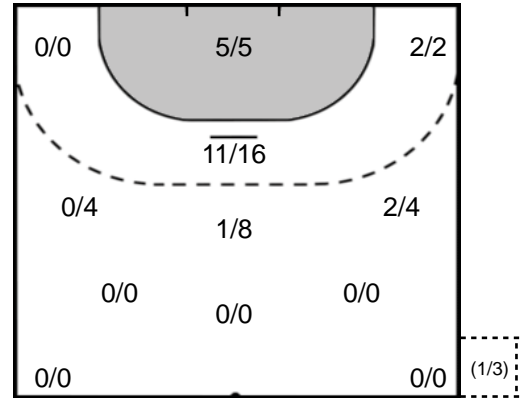

Team Statistics Attack

DHC Slavia Praha (CZE) Valur (ISL)