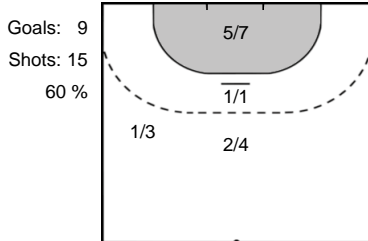

88 SCHREIBMEIEROVÁ
Simona