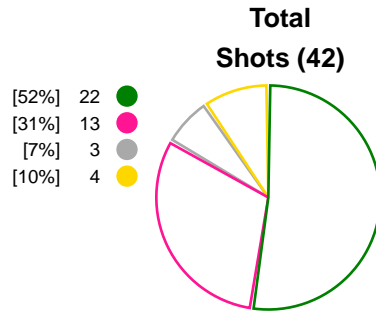

**Match Statistics Overview**

DHC Slavia Praha (CZE)			Valur (ISL)			
Total	1st half	2nd half	2nd half	1st half	Total	
<b>22</b>	14	8	Goals	13	9	<b>22</b>
<b>52</b>	27	25	Shots	21	21	<b>42</b>
<b>42%</b>	52%	32%	Shot Percentage	62%	43%	<b>52%</b>
<b>7</b>	4	3	Turnovers	2	8	<b>10</b>
<b>7</b>	4	3	Rule Technical Fouls	2	8	<b>10</b>
<b>33%</b>	40%	26%	Attack Percentage	52%	24%	<b>35%</b>
<b>37</b>	20	17	Shots on Goal	19	16	<b>35</b>
<b>85%</b>	89%	80%	On Target Percentage	95%	90%	<b>93%</b>
<b>13</b>	7	6	Saves	9	6	<b>15</b>
<b>37%</b>	44%	32%	GK Save Percentage	53%	30%	<b>41%</b>
<b>5</b>	4	1	7m Goals	4	1	<b>5</b>
<b>7</b>	4	3	7m Shots	4	1	<b>5</b>
<b>71%</b>	100%	33%	7m Percentage	100%	100%	<b>100%</b>
<b>0</b>	0	0	Fast Break Goals	0	0	<b>0</b>
<b>5</b>	5	0	Powerplay goals	5	0	<b>5</b>
<b>3</b>	0	3	Shorthanded goals	0	1	<b>1</b>
<b>5</b>	5	1	Most goals in succession	2	3	<b>3</b>
<b>0</b>	0	0	Yellow Cards	0	0	<b>0</b>
<b>4</b>	0	4	2 min Suspension	0	4	<b>4</b>
<b>0</b>	0	0	Red Cards	0	0	<b>0</b>
<b>3</b>	1	2	Team Timeouts	1	2	<b>3</b>

### Match Statistics Shots

**DHC Slavia Praha (CZE)**

**Valur (ISL)**

● Goals ● Saves ● Missed ● Posts ● Blocks

### Player Statistics: DHC Slavia Praha (CZE)

Goalkeeper	Total				All Saves/Shots					
No. Name	Saves	Shots	%	GC	7M	6M	9M	Wing	BT	FB
27 MALÁ Michaela	13	35	37	22	0% (0/5)	26% (4/15)	72% (8/11)	0% (0/2)		
<b>TOTALS</b>	<b>13</b>	<b>35</b>	<b>37</b>	<b>22</b>	<b>0% (0/5)</b>	<b>26% (4/15)</b>	<b>72% (8/11)</b>	<b>0% (0/2)</b>		