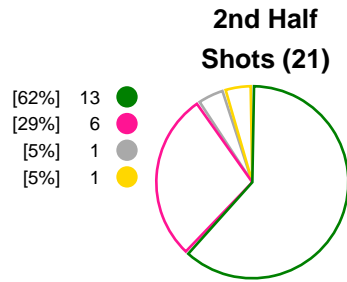

**Match Statistics Overview**

DHC Slavia Praha (CZE)			Valur (ISL)			
Total	1st half	2nd half	2nd half	1st half	Total	
<b>22</b>	14	8	Goals	13	9	<b>22</b>
<b>52</b>	27	25	Shots	21	21	<b>42</b>
<b>42%</b>	52%	32%	Shot Percentage	62%	43%	<b>52%</b>
<b>7</b>	4	3	Turnovers	2	8	<b>10</b>
<b>7</b>	4	3	Rule Technical Fouls	2	8	<b>10</b>
<b>33%</b>	40%	26%	Attack Percentage	52%	24%	<b>35%</b>
<b>37</b>	20	17	Shots on Goal	19	16	<b>35</b>
<b>85%</b>	89%	80%	On Target Percentage	95%	90%	<b>93%</b>
<b>13</b>	7	6	Saves	9	6	<b>15</b>
<b>37%</b>	44%	32%	GK Save Percentage	53%	30%	<b>41%</b>
<b>5</b>	4	1	7m Goals	4	1	<b>5</b>
<b>7</b>	4	3	7m Shots	4	1	<b>5</b>
<b>71%</b>	100%	33%	7m Percentage	100%	100%	<b>100%</b>
<b>0</b>	0	0	Fast Break Goals	0	0	<b>0</b>
<b>5</b>	5	0	Powerplay goals	5	0	<b>5</b>
<b>3</b>	0	3	Shorthanded goals	0	1	<b>1</b>
<b>5</b>	5	1	Most goals in succession	2	3	<b>3</b>
<b>0</b>	0	0	Yellow Cards	0	0	<b>0</b>
<b>4</b>	0	4	2 min Suspension	0	4	<b>4</b>
<b>0</b>	0	0	Red Cards	0	0	<b>0</b>
<b>3</b>	1	2	Team Timeouts	1	2	<b>3</b>

### Match Statistics Shots

**DHC Slavia Praha (CZE)**

**Valur (ISL)**

● Goals ● Saves ● Missed ● Posts ● Blocks

### Player Statistics: DHC Slavia Praha (CZE)

Goalkeeper	Total				All Saves/Shots					
No. Name	Saves	Shots	%	GC	7M	6M	9M	Wing	BT	FB
27 MALÁ Michaela	13	35	37	22	0% (0/5)	26% (4/15)	72% (8/11)	0% (0/2)		
<b>TOTALS</b>	<b>13</b>	<b>35</b>	<b>37</b>	<b>22</b>	<b>0% (0/5)</b>	<b>26% (4/15)</b>	<b>72% (8/11)</b>	<b>0% (0/2)</b>		