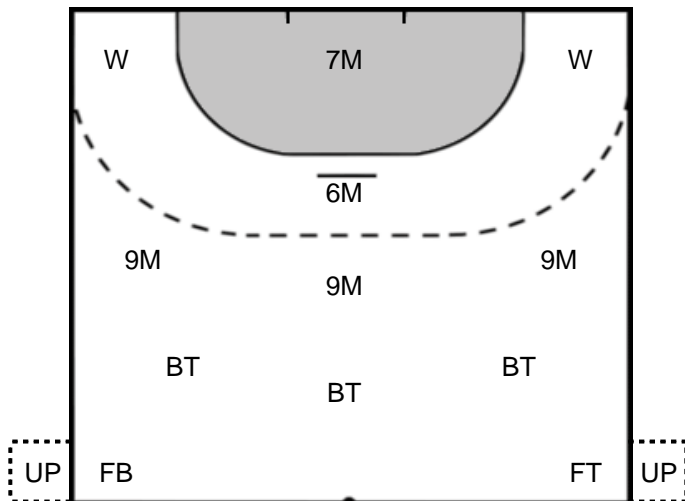

### Goalkeeper Statistics

**DHC Slavia Praha (CZE)**

**Valur (ISL)**

**27 MALÁ Michaela**

**RENÖTUDÓTTIR Hafdís 12**

**ELÍASARDÓTTIR Elísabet Milly 16**

### Legend

- %** Efficiency
- Ass.** Assists
- Pos.** Position
- GC.** Goals conceded
- 7M** 7-metre Shots
- W** Wing Shots (Right, Left)
- BT** Breakthrough (Right, Center, Left)
- FB** Fast Break
- 6M** 6-metre Shots
- 9M** 9-metre Shots (Right, Center, Left)
- FT** Free Throw
- ST** Steals
- BL** Blocks
- YC** Yellow Cards
- RC** Red Cards
- BC** Blue Cards
- 2m** 2 Minute Suspensions
- UP** Unassigned Position