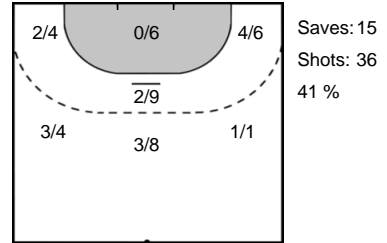

### Goalkeeper Statistics

**DHC Slavia Praha (CZE)**

**Valur (ISL)**

**27 MALÁ Michaela**

**RENÖTUDÓTTIR Hafdís 12**

**ELÍASARDÓTTIR Elísabet Milly 16**

### Legend

- %** Efficiency
- Ass.** Assists
- Pos.** Position
- GC.** Goals conceded
- 7M** 7-metre Shots
- W** Wing Shots (Right, Left)
- BT** Breakthrough (Right, Center, Left)
- FB** Fast Break
- 6M** 6-metre Shots
- 9M** 9-metre Shots (Right, Center, Left)
- FT** Free Throw
- ST** Steals
- BL** Blocks
- YC** Yellow Cards
- RC** Red Cards
- BC** Blue Cards
- 2m** 2 Minute Suspensions
- UP** Unassigned Position