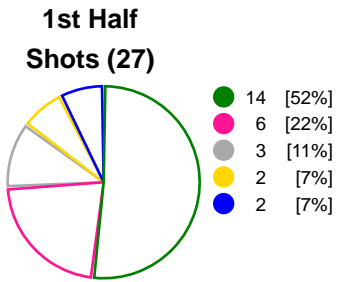

**Match Statistics Overview**

DHC Slavia Praha (CZE)			Valur (ISL)			
Total	1st half	2nd half	2nd half	1st half	Total	
<b>22</b>	14	8	Goals	13	9	<b>22</b>
<b>52</b>	27	25	Shots	21	21	<b>42</b>
<b>42%</b>	52%	32%	Shot Percentage	62%	43%	<b>52%</b>
<b>7</b>	4	3	Turnovers	2	8	<b>10</b>
<b>7</b>	4	3	Rule Technical Fouls	2	8	<b>10</b>
<b>33%</b>	40%	26%	Attack Percentage	52%	24%	<b>35%</b>
<b>37</b>	20	17	Shots on Goal	19	16	<b>35</b>
<b>85%</b>	89%	80%	On Target Percentage	95%	90%	<b>93%</b>
<b>13</b>	7	6	Saves	9	6	<b>15</b>
<b>37%</b>	44%	32%	GK Save Percentage	53%	30%	<b>41%</b>
<b>5</b>	4	1	7m Goals	4	1	<b>5</b>
<b>7</b>	4	3	7m Shots	4	1	<b>5</b>
<b>71%</b>	100%	33%	7m Percentage	100%	100%	<b>100%</b>
<b>0</b>	0	0	Fast Break Goals	0	0	<b>0</b>
<b>5</b>	5	0	Powerplay goals	5	0	<b>5</b>
<b>3</b>	0	3	Shorthanded goals	0	1	<b>1</b>
<b>5</b>	5	1	Most goals in succession	2	3	<b>3</b>
<b>0</b>	0	0	Yellow Cards	0	0	<b>0</b>
<b>4</b>	0	4	2 min Suspension	0	4	<b>4</b>
<b>0</b>	0	0	Red Cards	0	0	<b>0</b>
<b>3</b>	1	2	Team Timeouts	1	2	<b>3</b>

### Match Statistics Shots

**DHC Slavia Praha (CZE)**

**Valur (ISL)**

● Goals ● Saves ● Missed ● Posts ● Blocks

### Player Statistics: DHC Slavia Praha (CZE)

Goalkeeper	Total				All Saves/Shots					
No. Name	Saves	Shots	%	GC	7M	6M	9M	Wing	BT	FB
27 MALÁ Michaela	13	35	37	22	0% (0/5)	26% (4/15)	72% (8/11)	0% (0/2)		
<b>TOTALS</b>	<b>13</b>	<b>35</b>	<b>37</b>	<b>22</b>	<b>0% (0/5)</b>	<b>26% (4/15)</b>	<b>72% (8/11)</b>	<b>0% (0/2)</b>		