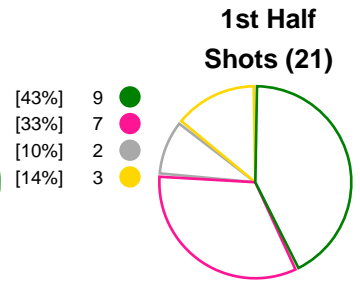

**Match Statistics Overview**

DHC Slavia Praha (CZE)			Valur (ISL)			
Total	1st half	2nd half	2nd half	1st half	Total	
<b>22</b>	14	8	Goals	13	9	<b>22</b>
<b>52</b>	27	25	Shots	21	21	<b>42</b>
<b>42%</b>	52%	32%	Shot Percentage	62%	43%	<b>52%</b>
<b>7</b>	4	3	Turnovers	2	8	<b>10</b>
<b>7</b>	4	3	Rule Technical Fouls	2	8	<b>10</b>
<b>33%</b>	40%	26%	Attack Percentage	52%	24%	<b>35%</b>
<b>37</b>	20	17	Shots on Goal	19	16	<b>35</b>
<b>85%</b>	89%	80%	On Target Percentage	95%	90%	<b>93%</b>
<b>13</b>	7	6	Saves	9	6	<b>15</b>
<b>37%</b>	44%	32%	GK Save Percentage	53%	30%	<b>41%</b>
<b>5</b>	4	1	7m Goals	4	1	<b>5</b>
<b>7</b>	4	3	7m Shots	4	1	<b>5</b>
<b>71%</b>	100%	33%	7m Percentage	100%	100%	<b>100%</b>
<b>0</b>	0	0	Fast Break Goals	0	0	<b>0</b>
<b>5</b>	5	0	Powerplay goals	5	0	<b>5</b>
<b>3</b>	0	3	Shorthanded goals	0	1	<b>1</b>
<b>5</b>	5	1	Most goals in succession	2	3	<b>3</b>
<b>0</b>	0	0	Yellow Cards	0	0	<b>0</b>
<b>4</b>	0	4	2 min Suspension	0	4	<b>4</b>
<b>0</b>	0	0	Red Cards	0	0	<b>0</b>
<b>3</b>	1	2	Team Timeouts	1	2	<b>3</b>

### Match Statistics Shots

**DHC Slavia Praha (CZE)**

**Valur (ISL)**

● Goals ● Saves ● Missed ● Posts ● Blocks

### Player Statistics: DHC Slavia Praha (CZE)

Goalkeeper	Total				All Saves/Shots					
No. Name	Saves	Shots	%	GC	7M	6M	9M	Wing	BT	FB
27 MALÁ Michaela	13	35	37	22	0% (0/5)	26% (4/15)	72% (8/11)	0% (0/2)		
<b>TOTALS</b>	<b>13</b>	<b>35</b>	<b>37</b>	<b>22</b>	<b>0% (0/5)</b>	<b>26% (4/15)</b>	<b>72% (8/11)</b>	<b>0% (0/2)</b>		