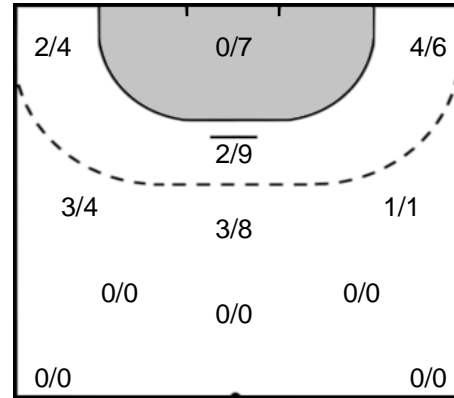

Goalkeeper Statistics

DHC Slavia Praha (CZE)

Valur (ISL)