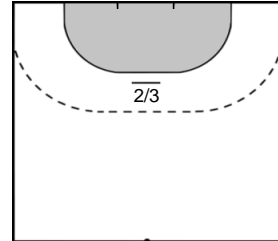

18 EINARSDÓTTIR
Hildigunnur

Goals: 2
Shots: 3
66 %