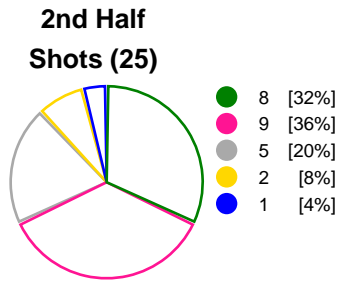

**Match Statistics Overview**

DHC Slavia Praha (CZE)			Valur (ISL)			
Total	1st half	2nd half	2nd half	1st half	Total	
<b>22</b>	14	8	Goals	13	9	<b>22</b>
<b>52</b>	27	25	Shots	21	21	<b>42</b>
<b>42%</b>	52%	32%	Shot Percentage	62%	43%	<b>52%</b>
<b>7</b>	4	3	Turnovers	2	8	<b>10</b>
<b>7</b>	4	3	Rule Technical Fouls	2	8	<b>10</b>
<b>33%</b>	40%	26%	Attack Percentage	52%	24%	<b>35%</b>
<b>37</b>	20	17	Shots on Goal	19	16	<b>35</b>
<b>85%</b>	89%	80%	On Target Percentage	95%	90%	<b>93%</b>
<b>13</b>	7	6	Saves	9	6	<b>15</b>
<b>37%</b>	44%	32%	GK Save Percentage	53%	30%	<b>41%</b>
<b>5</b>	4	1	7m Goals	4	1	<b>5</b>
<b>7</b>	4	3	7m Shots	4	1	<b>5</b>
<b>71%</b>	100%	33%	7m Percentage	100%	100%	<b>100%</b>
<b>0</b>	0	0	Fast Break Goals	0	0	<b>0</b>
<b>5</b>	5	0	Powerplay goals	5	0	<b>5</b>
<b>3</b>	0	3	Shorthanded goals	0	1	<b>1</b>
<b>5</b>	5	1	Most goals in succession	2	3	<b>3</b>
<b>0</b>	0	0	Yellow Cards	0	0	<b>0</b>
<b>4</b>	0	4	2 min Suspension	0	4	<b>4</b>
<b>0</b>	0	0	Red Cards	0	0	<b>0</b>
<b>3</b>	1	2	Team Timeouts	1	2	<b>3</b>

### Match Statistics Shots

**DHC Slavia Praha (CZE)**

**Valur (ISL)**

● Goals ● Saves ● Missed ● Posts ● Blocks

### Player Statistics: DHC Slavia Praha (CZE)

Goalkeeper	Total				All Saves/Shots					
No. Name	Saves	Shots	%	GC	7M	6M	9M	Wing	BT	FB
27 MALÁ Michaela	13	35	37	22	0% (0/5)	26% (4/15)	72% (8/11)	0% (0/2)		
<b>TOTALS</b>	<b>13</b>	<b>35</b>	<b>37</b>	<b>22</b>	<b>0% (0/5)</b>	<b>26% (4/15)</b>	<b>72% (8/11)</b>	<b>0% (0/2)</b>		