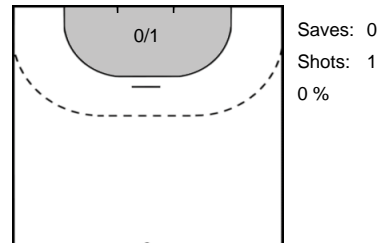

### Goalkeeper Statistics

**DHC Slavia Praha (CZE)**

**Valur (ISL)**

**27 MALÁ Michaela**

**RENÖTUDÓTTIR Hafdís 12**

**ELÍASARDÓTTIR Elísabet Milly 16**

### Legend

- %** Efficiency
- Ass.** Assists
- Pos.** Position
- GC.** Goals conceded
- 7M** 7-metre Shots
- W** Wing Shots (Right, Left)
- BT** Breakthrough (Right, Center, Left)
- FB** Fast Break
- 6M** 6-metre Shots
- 9M** 9-metre Shots (Right, Center, Left)
- FT** Free Throw
- ST** Steals
- BL** Blocks
- YC** Yellow Cards
- RC** Red Cards
- BC** Blue Cards
- 2m** 2 Minute Suspensions
- UP** Unassigned Position